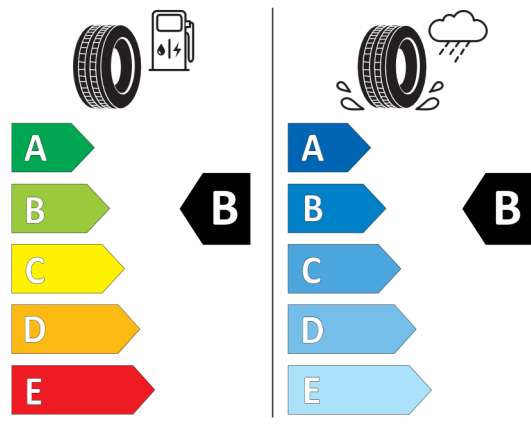

2020/740

<https://eprel.ec.europa.eu/qr/466533>

383260

BRIDGESTONE 13668

275/45 R20 110 Y XL C1