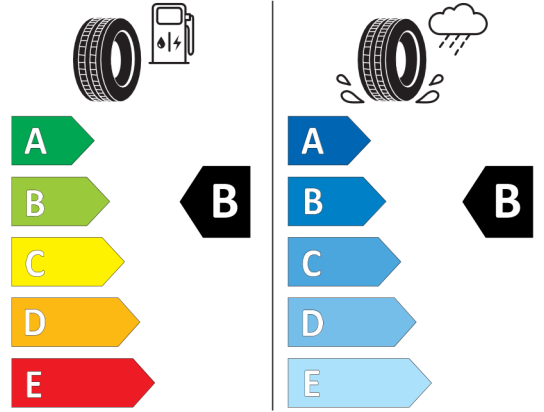

2020/740

<https://eprel.ec.europa.eu/qr/466536>

383337

BRIDGESTONE 13670

305/40 R20 112 Y XL C1