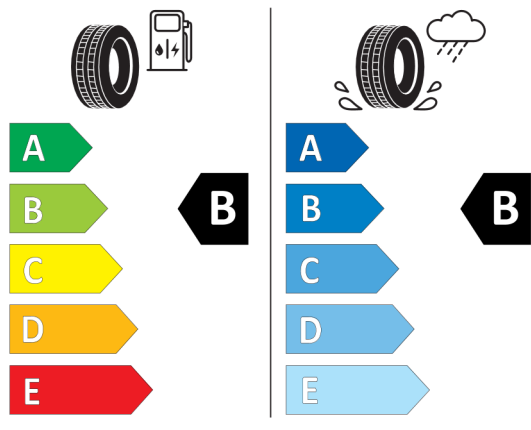

EU Energy Label for Wheels

466533

Hankook 1023867

275/45R20 110 Y XL C1