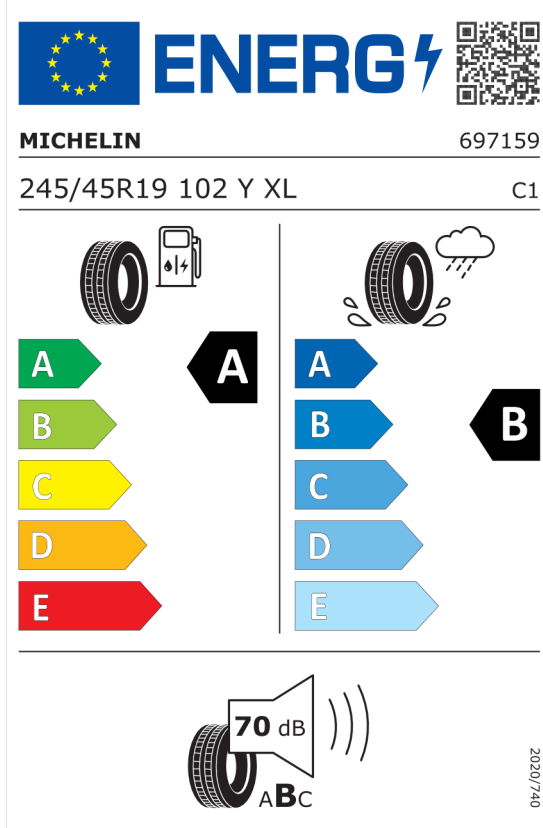

Quotation
Quotation No. 58015
Date 10.01.2024
Valid until 24.01.2024

EU Energy Label for Wheels

Michelin 796599

<https://eprel.ec.europa.eu/qr/796599>