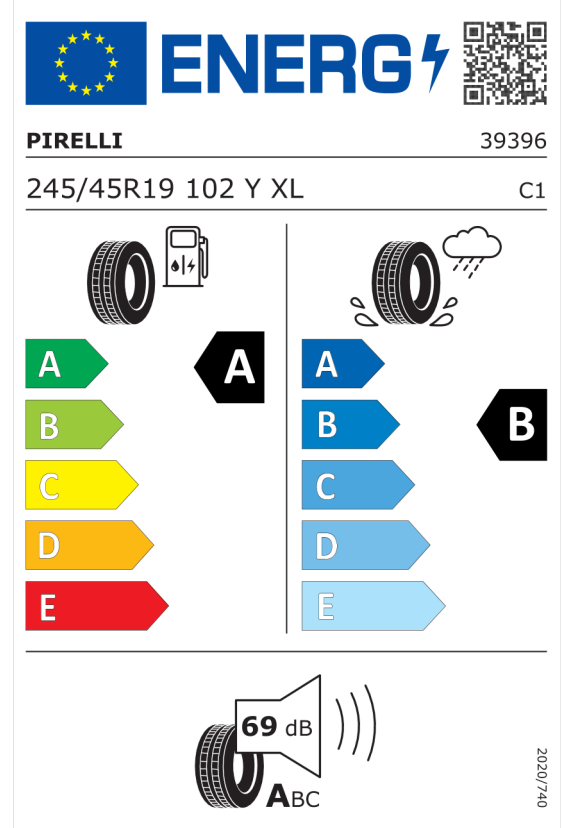

EU Energy Label for Wheels

Michelin 796599

<https://eprel.ec.europa.eu/qr/796599>

Pirelli 596812

<https://eprel.ec.europa.eu/qr/596812>

Quotation

Quotation No.
Date
Valid until

58015
10.01.2024
24.01.2024