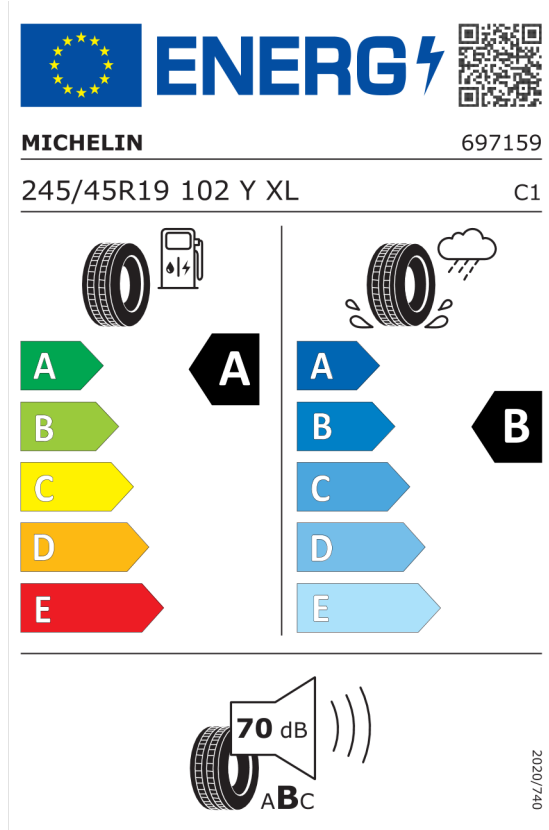

Quotation

Quotation No.
Date
Valid until

57736
13.12.2023
27.12.2023

EU Energy Label for Wheels

Michelin 796599

<https://eprel.ec.europa.eu/qr/796599>