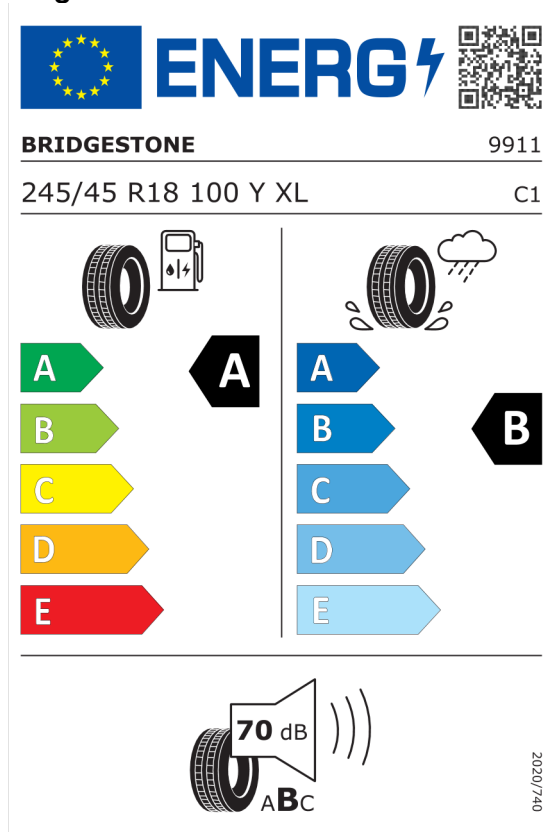

Číslo kalkulácie.
Dátum
Platnosť do

Ponuka
58305
29.01.2024
12.02.2024

EU Energetický štítok pre kolesá

Bridgestone 382544

<https://eprel.ec.europa.eu/qr/382544>

Goodyear 530042

<https://eprel.ec.europa.eu/qr/530042>

Číslo kalkulácie.
Dátum
Platnosť do

Ponuka
58305
29.01.2024
12.02.2024

Continental 482889

The image shows the ENERGY label for Continental 482889. It features the European Union flag and the word "ENERGY" with a lightning bolt icon. A QR code is located to the right. Below the header, the brand "Continental" and the number "0358488" are displayed. The tire specification "245/45 R 18 100 Y XL" and the class "C1" are listed. The label is divided into three sections: fuel consumption (A), wet grip (A), and noise (72 dB). Each section has a scale from A to E, with the specific rating highlighted in a black box. The noise section includes a speaker icon and the text "72 dB" and "ABC". A vertical text "2020/740" is on the right side.

<https://eprel.ec.europa.eu/qr/482889>

Pirelli 596241

The image shows the ENERGY label for Pirelli 596241. It features the European Union flag and the word "ENERGY" with a lightning bolt icon. A QR code is located to the right. Below the header, the brand "PIRELLI" and the number "36203" are displayed. The tire specification "245/45R18 100 Y XL" and the class "C1" are listed. The label is divided into three sections: fuel consumption (A), wet grip (A), and noise (70 dB). Each section has a scale from A to E, with the specific rating highlighted in a black box. The noise section includes a speaker icon and the text "70 dB" and "ABC". A vertical text "2020/740" is on the right side.