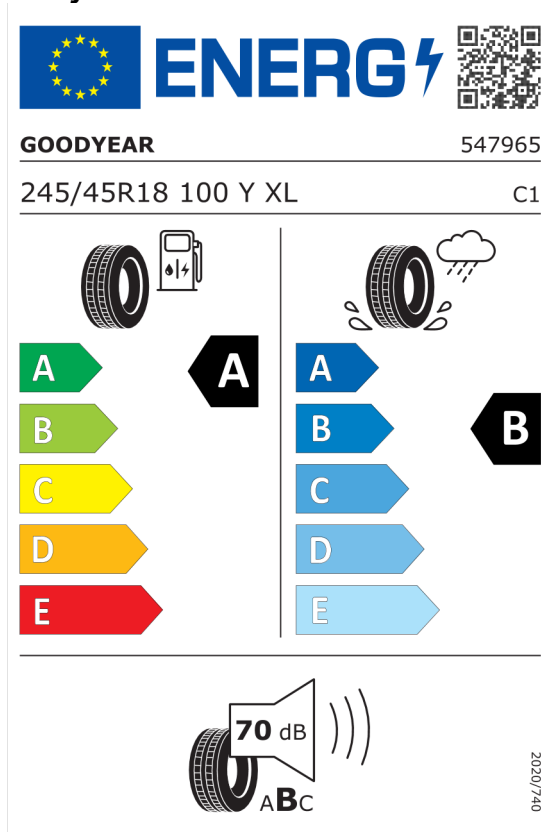

Číslo kalkulácie.
Dátum
Platnosť do

Ponuka
58305
29.01.2024
12.02.2024

EU Energetický štítok pre kolesá

Bridgestone 382544

<https://eprel.ec.europa.eu/qr/382544>

Goodyear 530042

<https://eprel.ec.europa.eu/qr/530042>

Číslo kalkulácie.
Dátum
Platnosť do

Ponuka
58305
29.01.2024
12.02.2024

Continental 482889

The image shows the ENERGY label for Continental 482889. It features the European Union flag and the word "ENERGY" with a lightning bolt icon. A QR code is located to the right. Below the header, the brand "Continental" and the number "0358488" are displayed. The tire specification "245/45 R 18 100 Y XL" and the class "C1" are listed. The label is divided into three sections: fuel consumption (A), wet grip (A), and noise (72 dB). Each section has a scale from A to E, with the specific rating highlighted in a black box. The noise section includes a speaker icon and the text "72 dB" and "ABC". A vertical text "2020/740" is on the right side.

<https://eprel.ec.europa.eu/qr/482889>

Pirelli 596241

The image shows the ENERGY label for Pirelli 596241. It features the European Union flag and the word "ENERGY" with a lightning bolt icon. A QR code is located to the right. Below the header, the brand "PIRELLI" and the number "36203" are displayed. The tire specification "245/45R18 100 Y XL" and the class "C1" are listed. The label is divided into three sections: fuel consumption (A), wet grip (A), and noise (70 dB). Each section has a scale from A to E, with the specific rating highlighted in a black box. The noise section includes a speaker icon and the text "70 dB" and "ABC". A vertical text "2020/740" is on the right side.