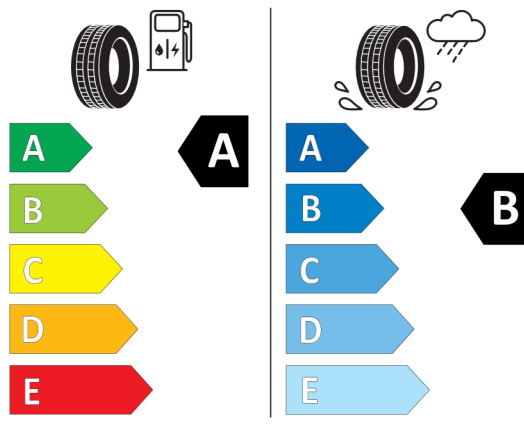

Continental 659110

Continental 0311789

245/40 R 20 99 Y XL C1

2020/740

<https://eprel.ec.europa.eu/qr/659110>