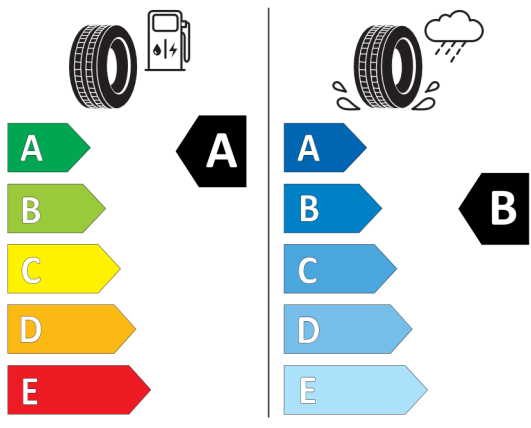

Číslo kalkulácie.
Dátum
Platnosť do

Ponuka

57751
15.12.2023
29.12.2023

EU Energetický štítok pre kolesá

Bridgestone 502232

Bridgestone 21905

245/40 R20 99 Y XL C1

2020/740

<https://eprel.ec.europa.eu/qr/502232>