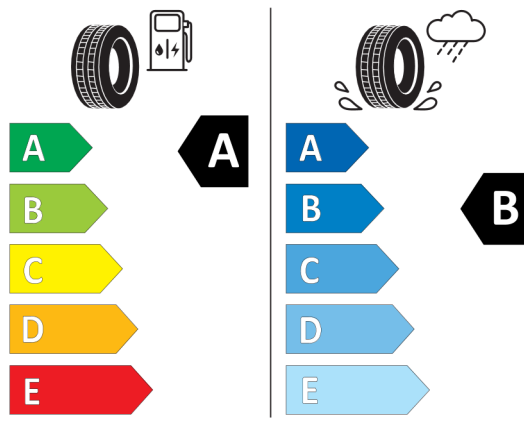

245/40R19 98 Y XL C1

2020/740

<https://eprel.ec.europa.eu/qr/530044>

Číslo kalkulácie.
Dátum
Platnosť do

Ponuka
54977
08.02.2024
22.02.2024

Pirelli 596753

The image shows the ENERGY label for Pirelli 596753. It features the European Union flag and the word "ENERGY" with a lightning bolt icon. A QR code is located to the right. Below the header, the brand "PIRELLI" and the number "39282" are displayed. The tire specification "275/35R19 100 Y XL" and the class "C1" are listed. The label is divided into two columns: the left column shows fuel consumption efficiency with a scale from A (green) to E (red), and the right column shows wet grip performance with a scale from A (dark blue) to B (black). A central black arrow points to 'A' in both columns. At the bottom, a noise level of 69 dB is shown with a speaker icon and the label "ABC". A vertical code "2020/740" is on the right side.

<https://eprel.ec.europa.eu/qr/596753>

Goodyear 531127

The image shows the ENERGY label for Goodyear 531127. It features the European Union flag and the word "ENERGY" with a lightning bolt icon. A QR code is located to the right. Below the header, the brand "GOODYEAR" and the number "579269" are displayed. The tire specification "275/35R19 100 Y XL" and the class "C1" are listed. The label is divided into two columns: the left column shows fuel consumption efficiency with a scale from A (green) to E (red), and the right column shows wet grip performance with a scale from A (dark blue) to B (black). A central black arrow points to 'A' in both columns. At the bottom, a noise level of 71 dB is shown with a speaker icon and the label "ABC". A vertical code "2020/740" is on the right side.