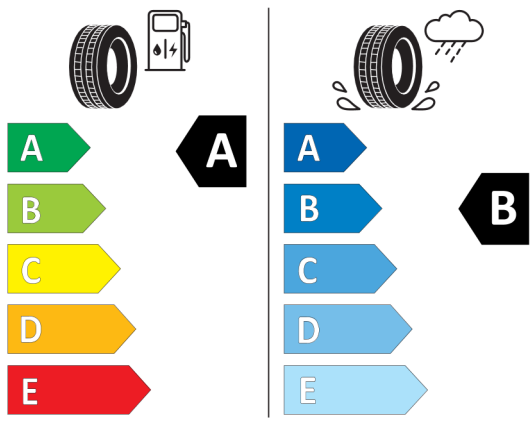

Číslo kalkulácie.
Dátum
Platnosť do

Ponuka
54977
08.02.2024
22.02.2024

EU Energetický štítok pre kolesá

Pirelli 596238

PIRELLI 36200

245/40R19 98 Y XL C1

2020/740

<https://eprel.ec.europa.eu/qr/596238>