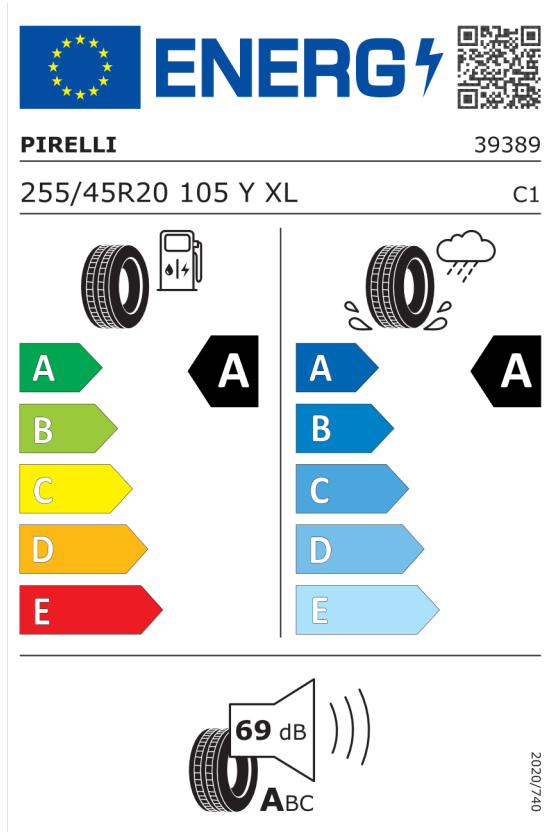

Pirelli 596807

<https://eprel.ec.europa.eu/qr/596807>