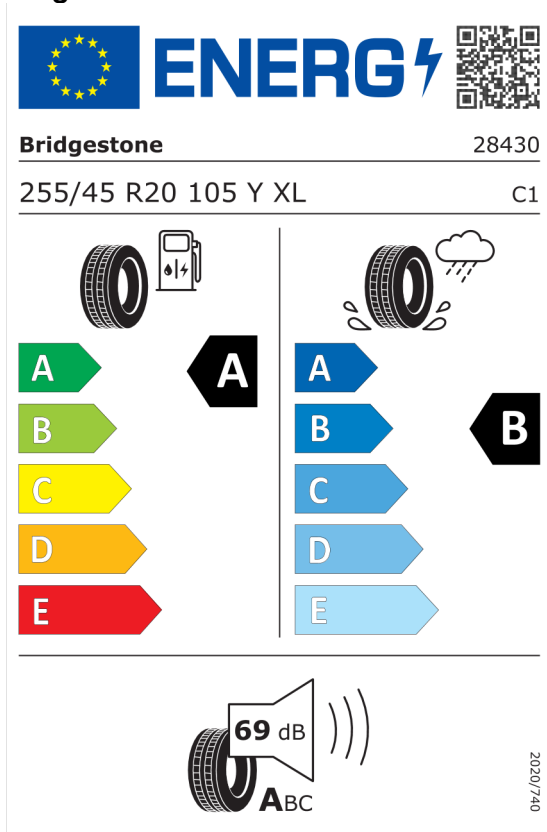

Číslo kalkulácie.
Dátum
Platnosť do

Ponuka
59480
04.04.2024
11.04.2024

EU Energetický štítok pre kolesá

Bridgestone 1147148

<https://eprel.ec.europa.eu/qr/1147148>