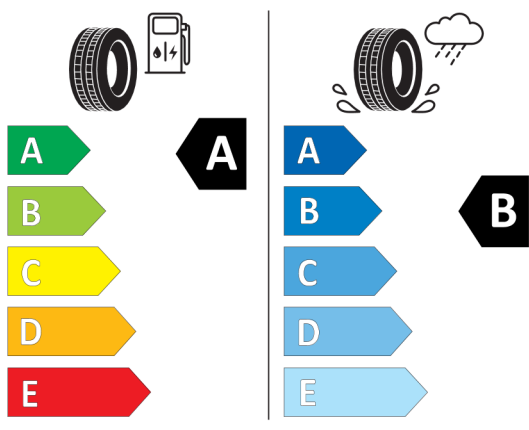

2020/740

<https://eprel.ec.europa.eu/qr/530990>

381385

BRIDGESTONE 10742

225/40 R18 92 Y XL C1