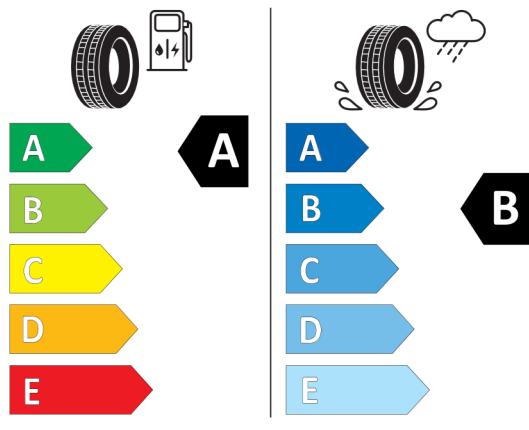

2020/740

<https://eprel.ec.europa.eu/qr/482990>

530990

GOODYEAR 577463

225/40R18 92 Y XL C1