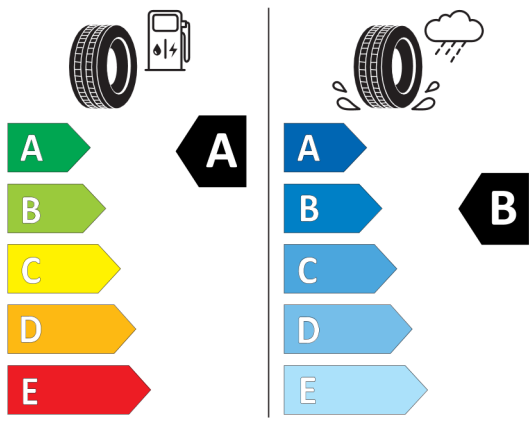

Valid until

23.02.2022

Total price including VAT	EUR	39.415,00
VAT	EUR	6.569,17
Total price excluding VAT	EUR	32.845,83

EU Energy Label for Wheels

482990

Continental 0358276

225/40 R 18 92 Y XL C1

2020/740