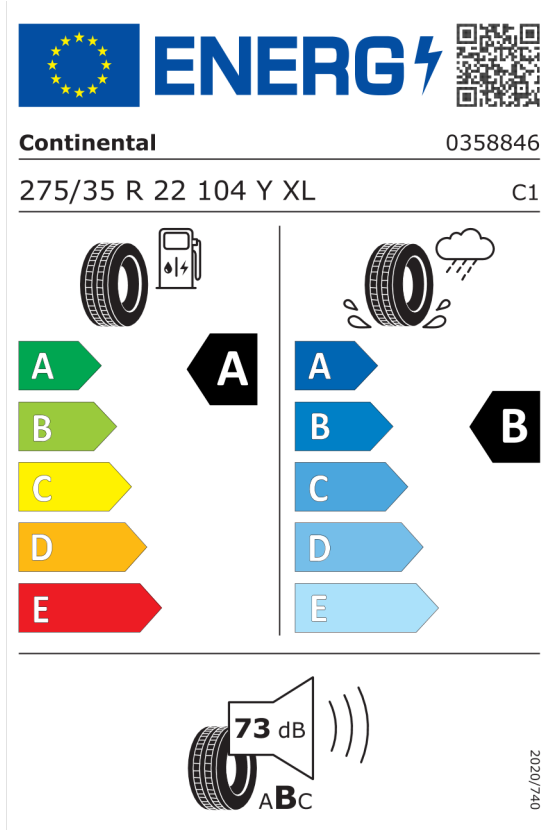

Quotation No. 56826
Date 17.10.2023
Valid until 31.10.2023

EU Energy Label for Wheels

Continental 482526

<https://eprel.ec.europa.eu/qr/482526>