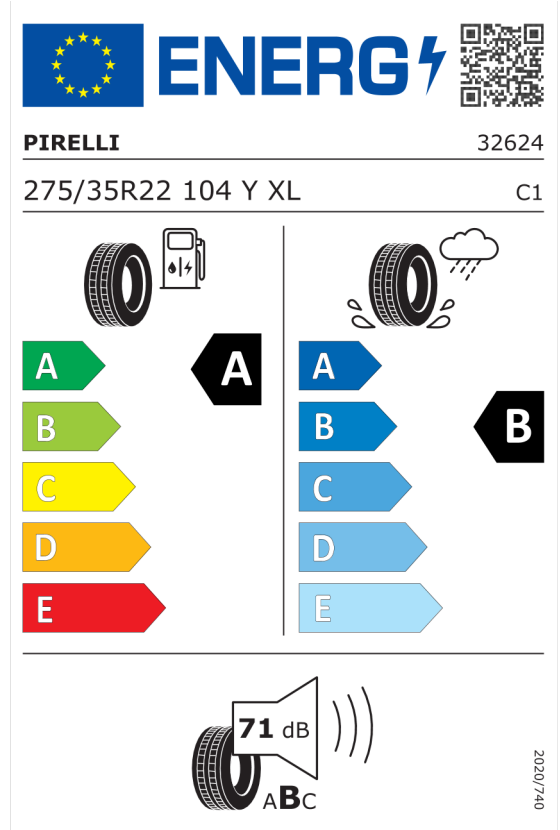

Pirelli 595993

<https://eprel.ec.europa.eu/qr/595993>