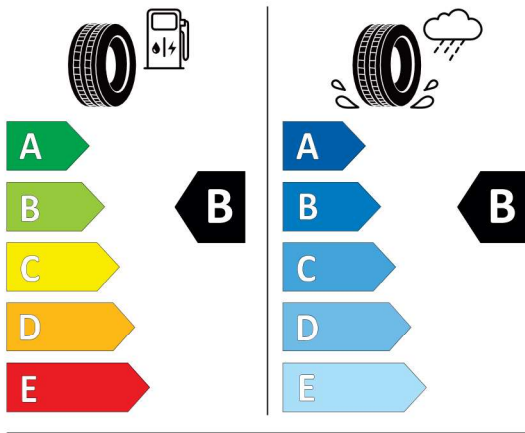

Quotation
Quotation No. 59235
Date 18.03.2024
Valid until 01.04.2024

Pirelli 581064

PIRELLI 27513
315/35R21 111 Y XL C1

2020/740

<https://eprel.ec.europa.eu/qr/581064>