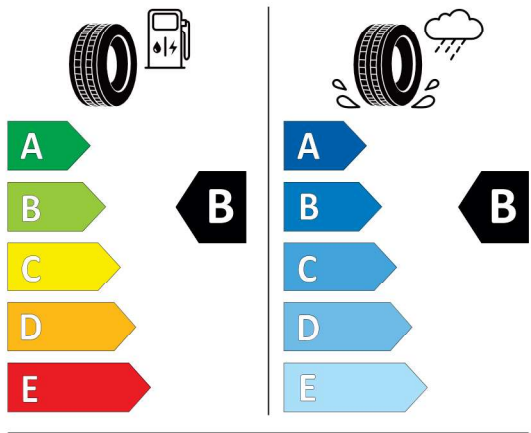

EU Energy Label for Wheels

Continental 482799

Continental 0357430

275/40 R 21 107 Y XL C1

2020/740

<https://eprel.ec.europa.eu/qr/482799>

Hankook 466540

Hankook 1023815