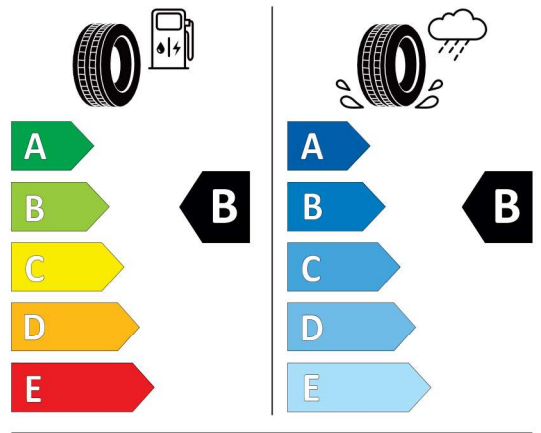

Continental 481566

Continental 0357431
315/35 R 21 111 Y XL C1

2020/740

<https://eprel.ec.europa.eu/qr/481566>