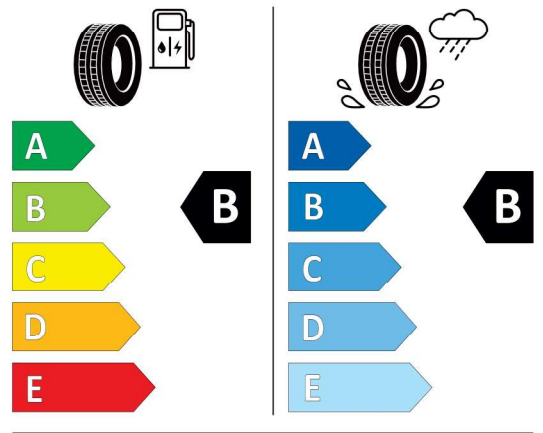

Hankook 466540

Hankook 1023815

275/40R21 107 Y XL C1

2020/740

<https://eprel.ec.europa.eu/qr/466540>