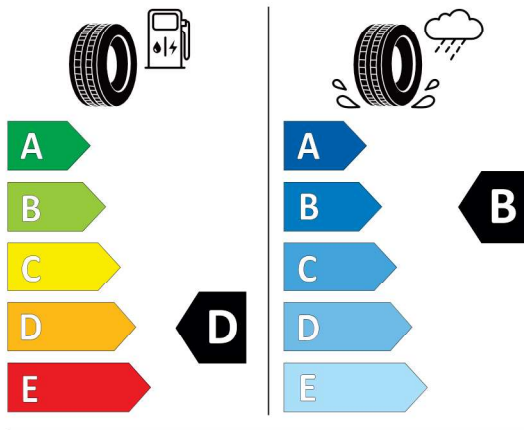

Quotation
 Quotation No. 59440
 Date 26.03.2024
 Valid until 09.04.2024

EU Energy Label for Wheels

Pirelli 595697

PIRELLI 28262

275/40R22 107 Y XL C1

2020/740

<https://eprel.ec.europa.eu/qr/595697>

Pirelli 595698