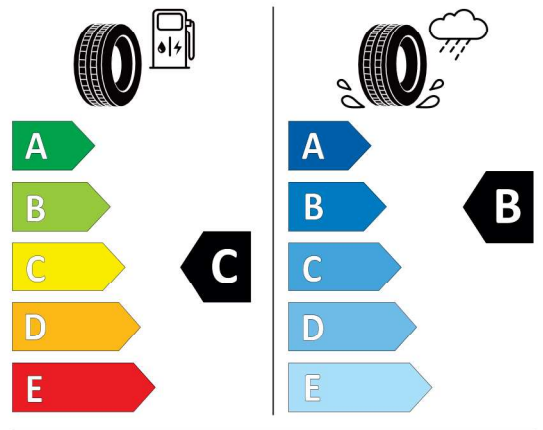

Pirelli 595698

PIRELLI 28263

315/35R22 111 Y XL C1

2020/740

<https://eprel.ec.europa.eu/qr/595698>