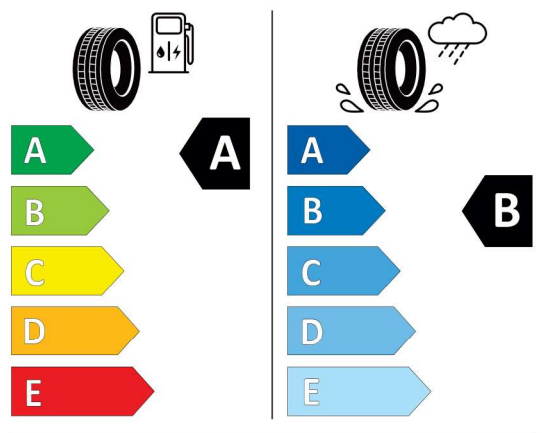

Bridgestone 502763

Bridgestone 21884

285/35 R21 105 Y XL C1

2020/740

<https://eprel.ec.europa.eu/qr/502763>