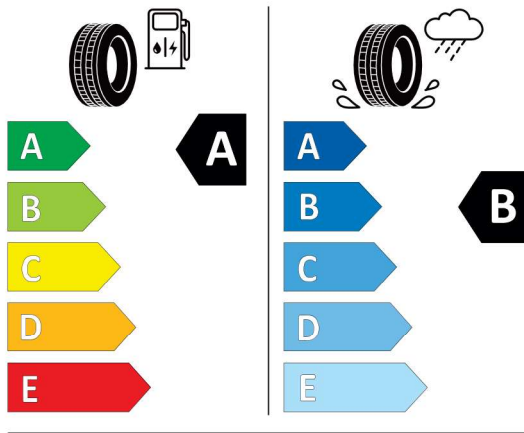

Quotation
Quotation No. 59303
Date 20.03.2024
Valid until 03.04.2024

Bridgestone 502763

Bridgestone 21884
285/35 R21 105 Y XL C1

2020/740

<https://eprel.ec.europa.eu/qr/502763>