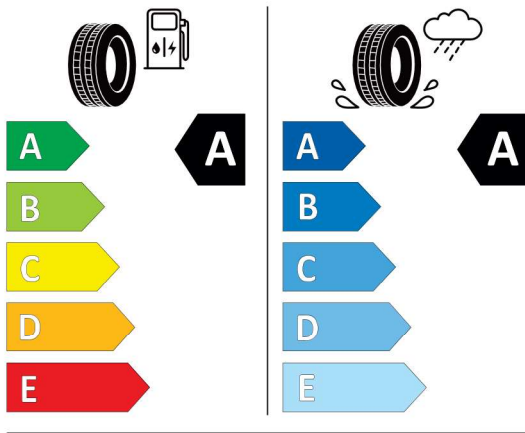

Quotation No. 59237
Date 18.03.2024
Valid until 01.04.2024

Pirelli 597044

PIRELLI 40403
285/40R22 110 Y XL C1

2020/740

<https://eprel.ec.europa.eu/qr/597044>