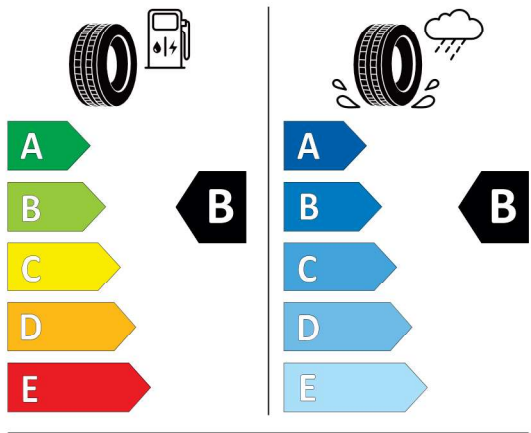

Quotation
Quotation No. 59237
Date 18.03.2024
Valid until 01.04.2024

EU Energy Label for Wheels

Continental 1162890

Continental 0313563

HL 255/35 R 21 101 Y XL C1

2020/740

<https://eprel.ec.europa.eu/qr/1162890>