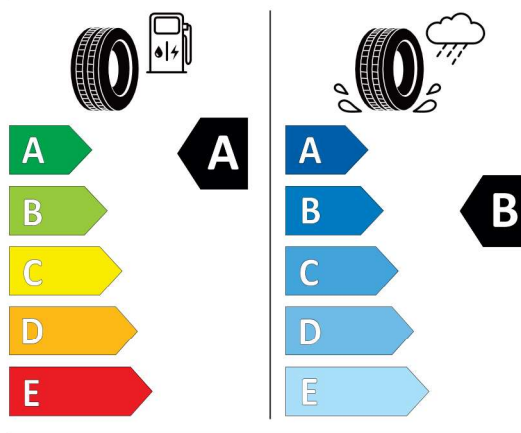

Hankook 626793

Hankook 1026882

225/55R18 102 Y XL C1

2020/740

<https://eprel.ec.europa.eu/qr/626793>