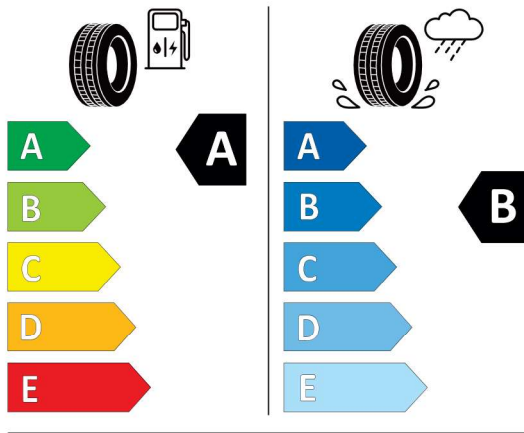

Quotation
Quotation No. 59394
Date 25.03.2024
Valid until 08.04.2024

Bridgestone 501231

Bridgestone 21898
225/55 R18 (102Y) XL C1

2020/740

<https://eprel.ec.europa.eu/qr/501231>