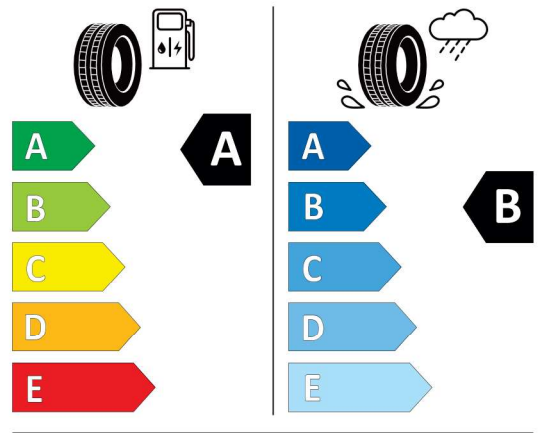

**Bridgestone** 21898  
 225/55 R18 (102Y) XL C1

2020/740

<https://eprel.ec.europa.eu/qr/501231>

**Hankook 626793**

**Hankook** 1026882  
 225/55R18 102 Y XL C1

2020/740

<https://eprel.ec.europa.eu/qr/626793>