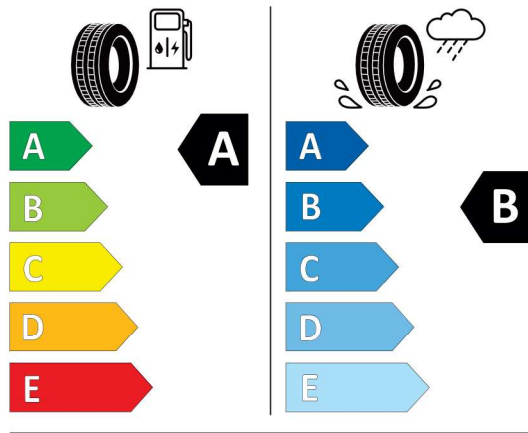

Quotation No. 59394
Date 25.03.2024
Valid until 08.04.2024

Apollo Vredestein 1345074

Vredestein 8714692506994

225/55 R 18 102 Y XL C1

2020/740

<https://eprel.ec.europa.eu/qr/1345074>