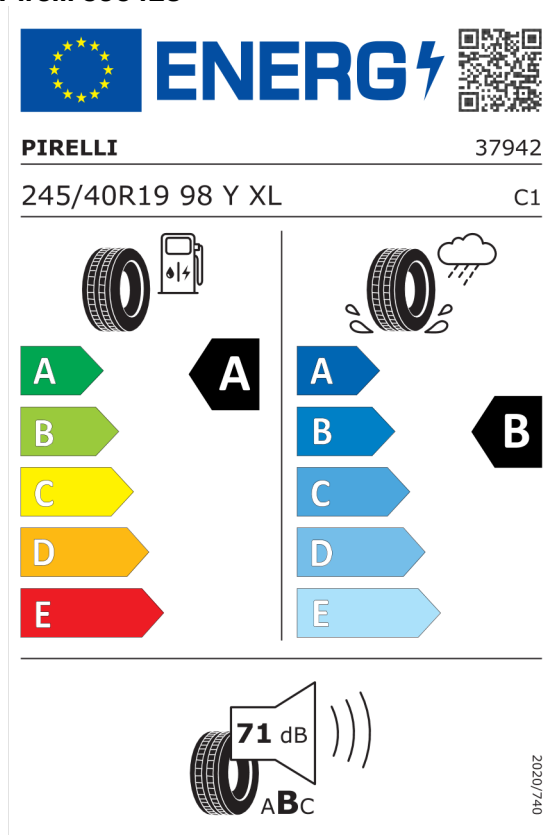

Číslo kalkulácie.
Dátum
Platnosť do

Ponuka
59192
15.03.2024
28.03.2024

EU Energetický štítok pre kolesá

Pirelli 596423

<https://eprel.ec.europa.eu/qr/596423>