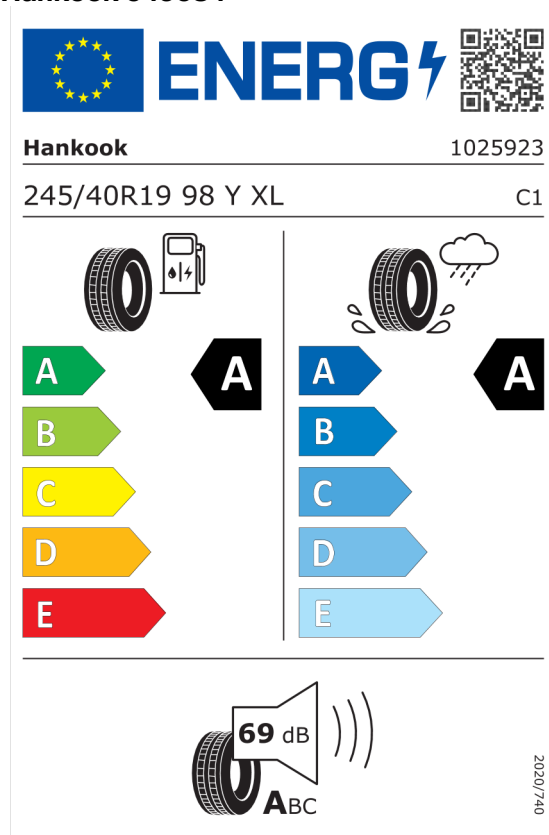

Číslo kalkulácie.
Dátum
Platnosť do

Ponuka
59192
15.03.2024
28.03.2024

EU Energetický štítok pre kolesá

Pirelli 596423

<https://eprel.ec.europa.eu/qr/596423>

Hankook 649684

<https://eprel.ec.europa.eu/qr/649684>

Ponuka
Číslo kalkulácie. 59192
Dátum 15.03.2024
Platnosť do 28.03.2024

Michelin 445662

The energy label for Michelin 445662 features the European Union flag and the 'ENERG' logo with a lightning bolt. A QR code is located to the right. Below the logo, the text reads 'MICHELIN' and '142551'. The tire specification '245/40R19 98 Y XL' and the class 'C1' are listed. The label is divided into two columns: the left column shows a fuel pump icon and a tire, with a scale of energy efficiency from A (green) to E (red), where 'A' is highlighted in a black box; the right column shows a tire with a rain cloud and water spray, with a scale from A (blue) to E (light blue), where 'B' is highlighted in a black box. At the bottom, a noise level icon shows a tire and a speaker with '72 dB' and 'ABC' below it. A vertical code '2020/740' is on the right side.

<https://eprel.ec.europa.eu/qr/445662>

Michelin 445663

The energy label for Michelin 445663 features the European Union flag and the 'ENERG' logo with a lightning bolt. A QR code is located to the right. Below the logo, the text reads 'MICHELIN' and '855886'. The tire specification '255/40R19 100 Y XL' and the class 'C1' are listed. The label is divided into two columns: the left column shows a fuel pump icon and a tire, with a scale of energy efficiency from A (green) to E (red), where 'A' is highlighted in a black box; the right column shows a tire with a rain cloud and water spray, with a scale from A (blue) to E (light blue), where 'B' is highlighted in a black box. At the bottom, a noise level icon shows a tire and a speaker with '72 dB' and 'ABC' below it. A vertical code '2020/740' is on the right side.