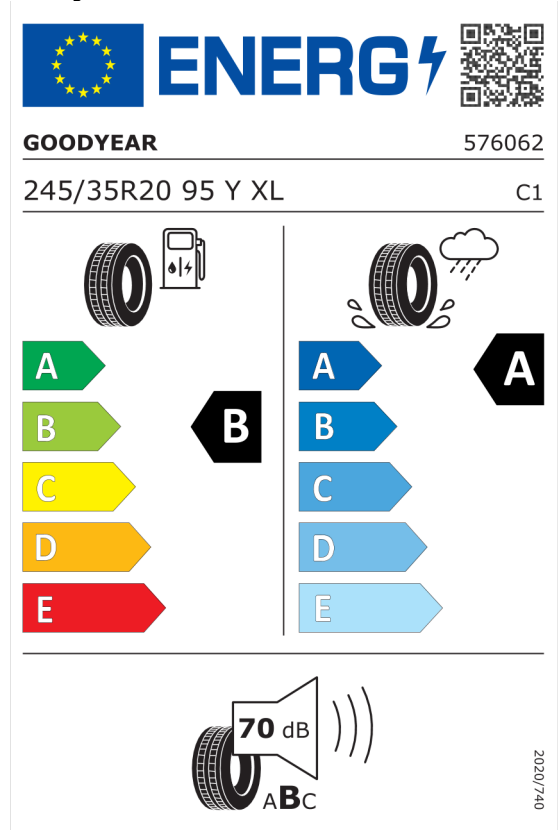

Goodyear 530871

<https://eprel.ec.europa.eu/qr/530871>