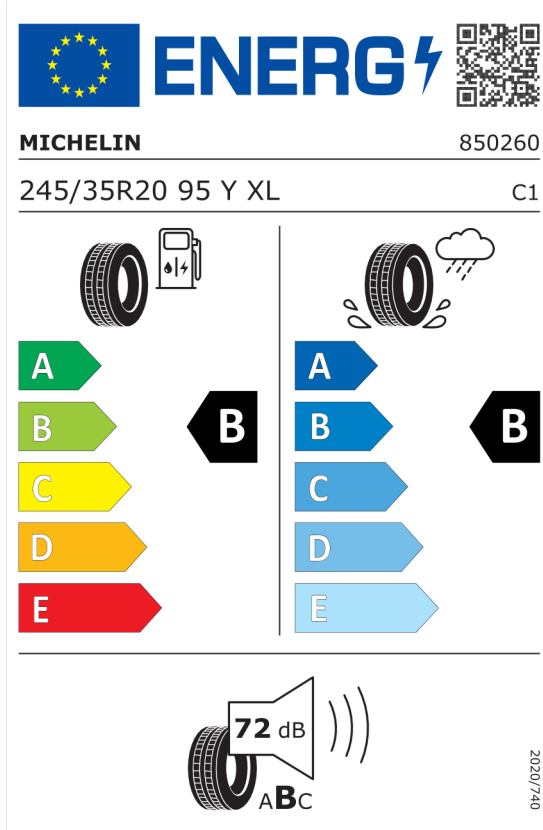

EUR 94.642,00

VAT

EUR 15.773,69

Total price excluding VAT

EUR 78.868,31

Quotation
 Quotation No. 57047
 Date 30.10.2023
 Valid until 13.11.2023

EU Energy Label for Wheels

Michelin 445664