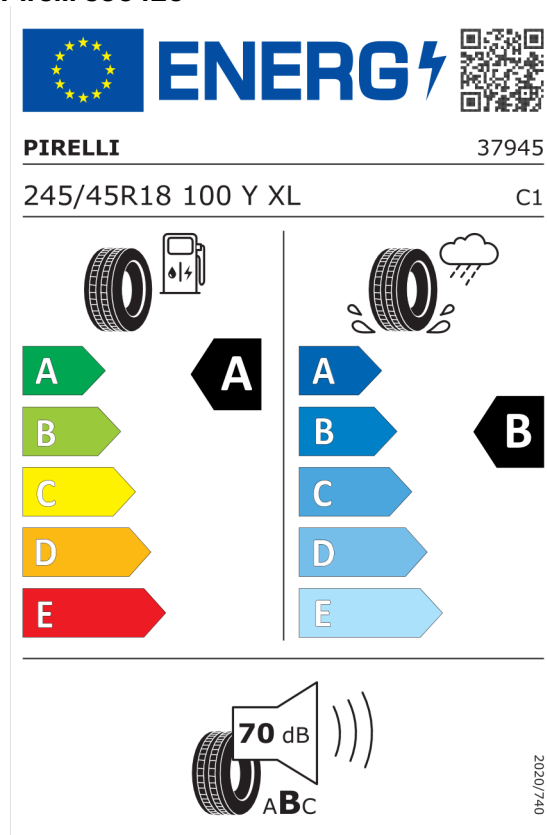

Pirelli 596426

<https://eprel.ec.europa.eu/qr/596426>