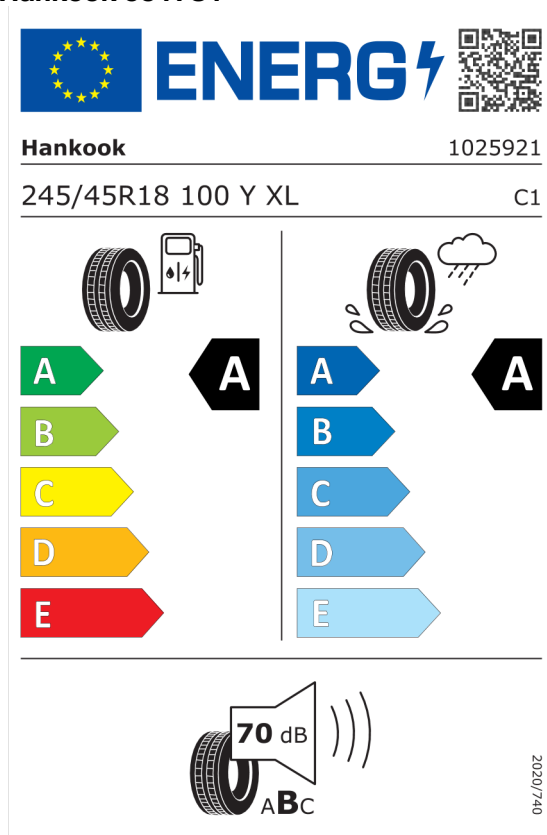

Ponuka
Číslo kalkulácie: 59524
Dátum: 18.04.2024
Platnosť do: 17.04.2024

EU Energetický štítok pre kolesá

Hankook 651781

<https://eprel.ec.europa.eu/qr/651781>