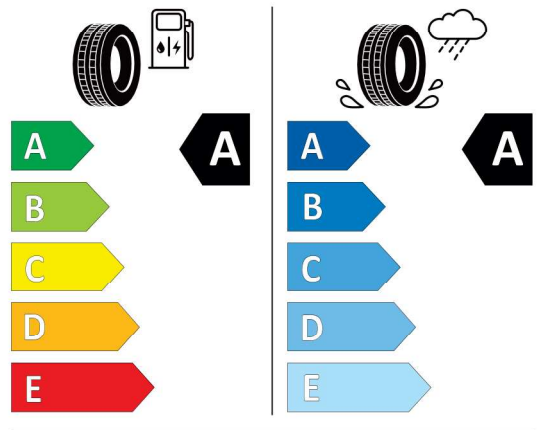

Pirelli 1269848

PIRELLI 42040

245/40R20 99 Y XL C1

2020/740

<https://eprel.ec.europa.eu/qr/1269848>