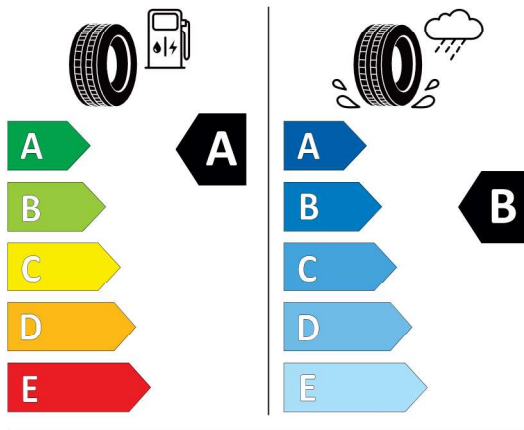

Quotation No. 59786
Date 16.04.2024
Valid until 30.04.2024

EU Energy Label for Wheels

Michelin 991721

MICHELIN 458552

245/40R20 99 Y XL C1

2020/740

<https://eprel.ec.europa.eu/qr/991721>

Pirelli 1269848