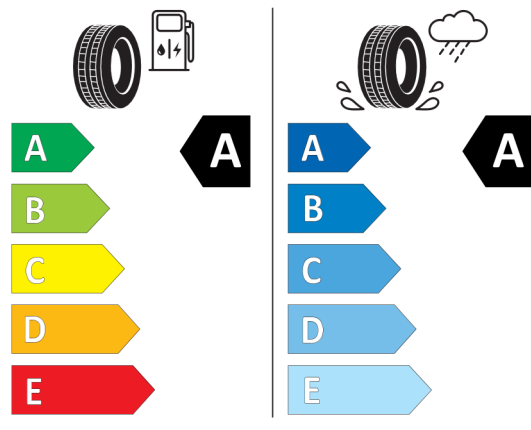

531280

GOODYEAR 582719

225/55R17 97 W C1

2020/740

<https://eprel.ec.europa.eu/qr/531280>

381723

BRIDGESTONE 13204

225/55 R17 97 W C1