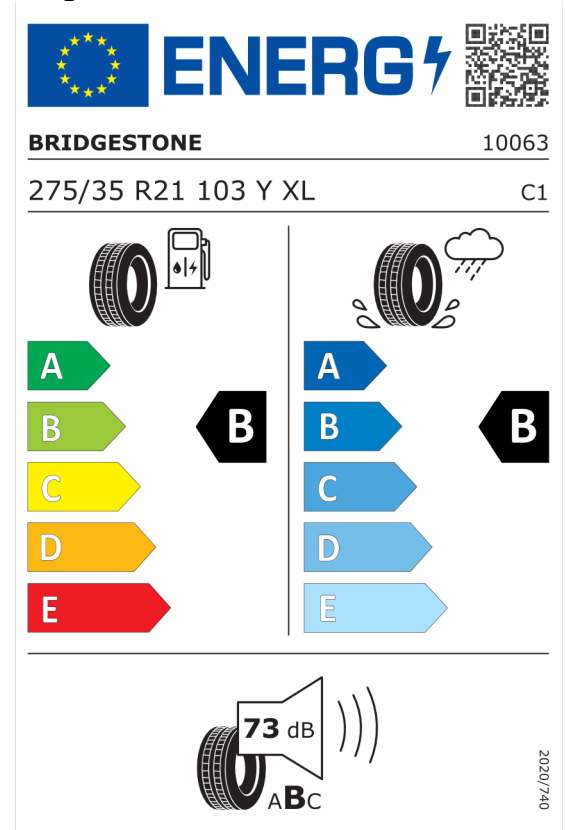

Bridgestone 383228

<https://eprel.ec.europa.eu/qr/383228>