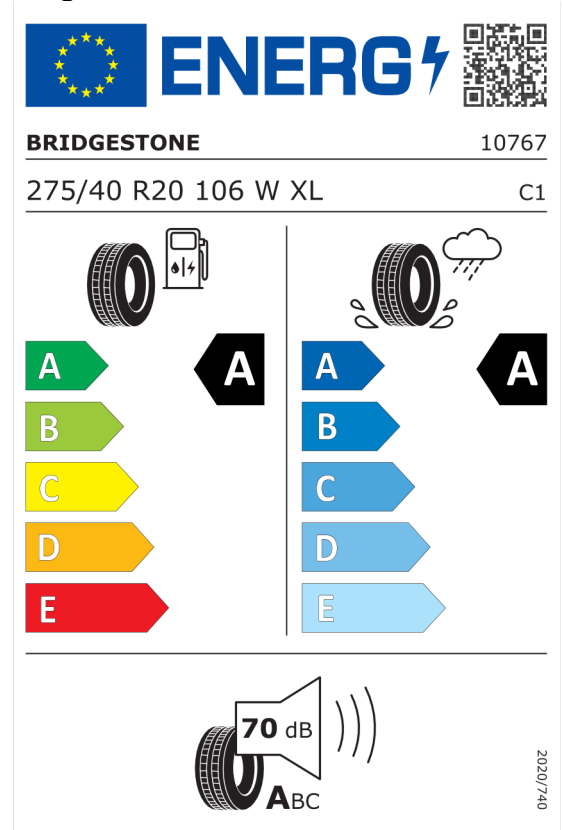

Bridgestone 383240

<https://eprel.ec.europa.eu/qr/383240>