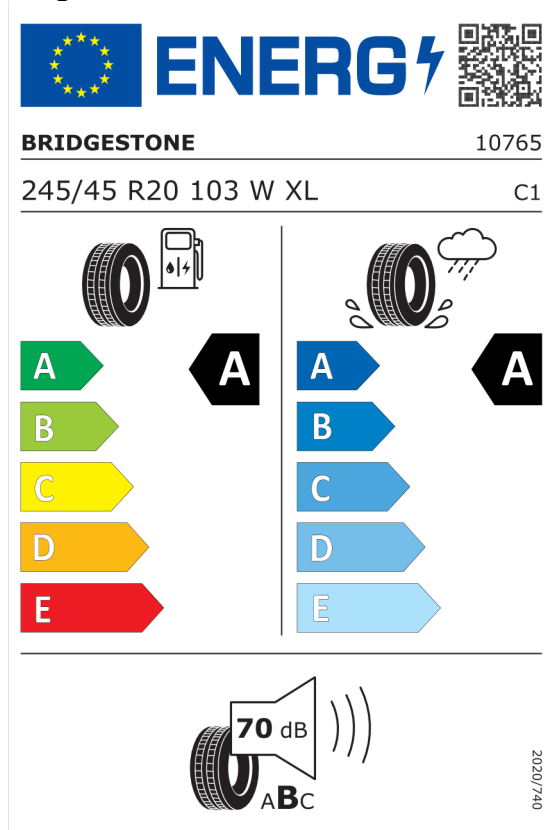

EU Energy Label for Wheels

Bridgestone 382583

<https://eprel.ec.europa.eu/qr/382583>

Bridgestone 383240

<https://eprel.ec.europa.eu/qr/383240>

Quotation

Quotation No. 56745
Date 13.10.2023
Valid until 26.10.2023