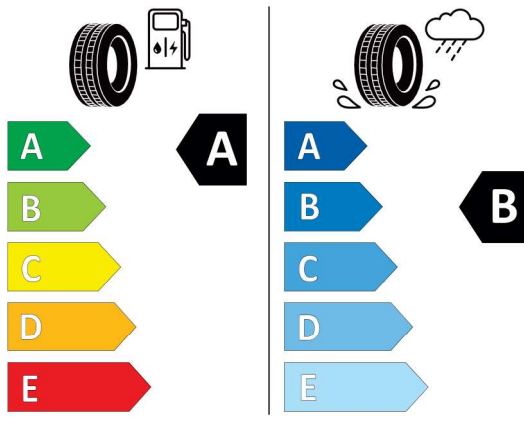

Quotation No. 58812
Date 26.02.2024
Valid until 11.03.2024

Michelin 410016

MICHELIN 356061

245/50R19 105 W XL C1

2020/740

<https://eprel.ec.europa.eu/qr/410016>