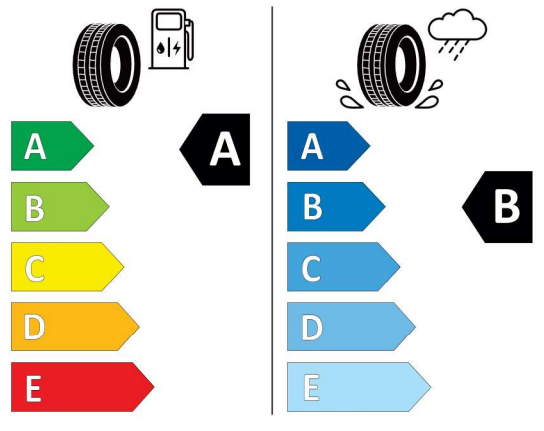

Bridgestone 382611

BRIDGESTONE 19745

245/50 R19 105 W XL C1

2020/740

<https://eprel.ec.europa.eu/qr/382611>