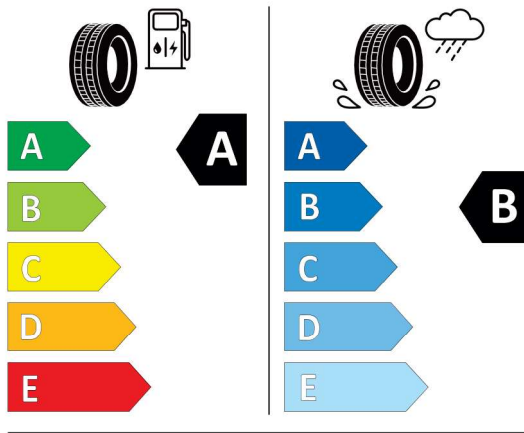

Quotation No. 58812
Date 26.02.2024
Valid until 11.03.2024

Continental 483114

Continental 0358519
245/50 R 19 105 W XL C1

2020/740

<https://eprel.ec.europa.eu/qr/483114>