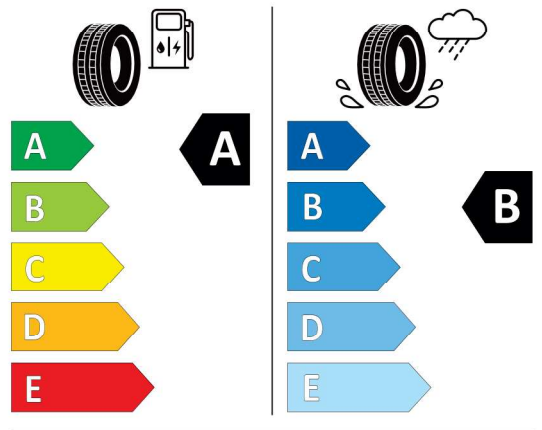

Bridgestone 382610

BRIDGESTONE 18970

245/50 R19 105 W XL C1

2020/740

<https://eprel.ec.europa.eu/qr/382610>