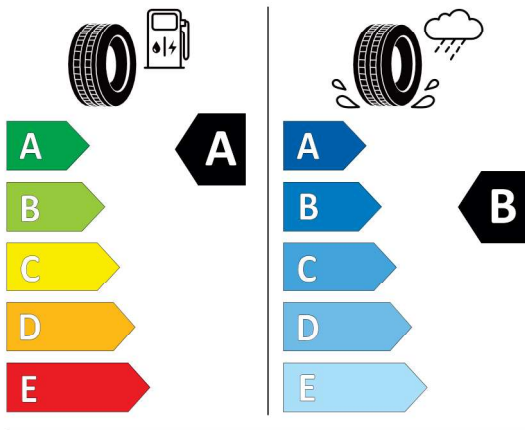

EU Energy Label for Wheels

Pirelli 596053

PIRELLI 33819

245/50R19 105 W XL C1

2020/740

<https://eprel.ec.europa.eu/qr/596053>

Bridgestone 382610

BRIDGESTONE 18970