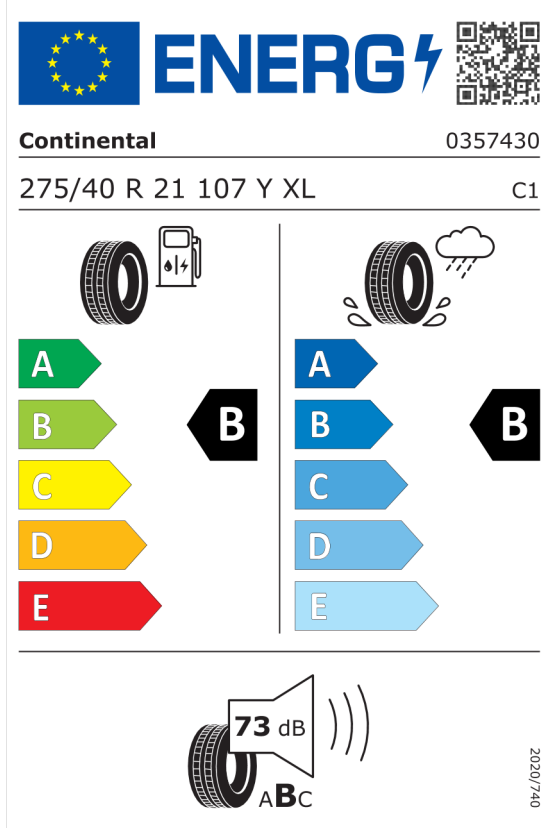

Quotation
Quotation No. 59654
Date 10.04.2024
Valid until 23.04.2024

EU Energy Label for Wheels

Continental 482799

<https://eprel.ec.europa.eu/qr/482799>