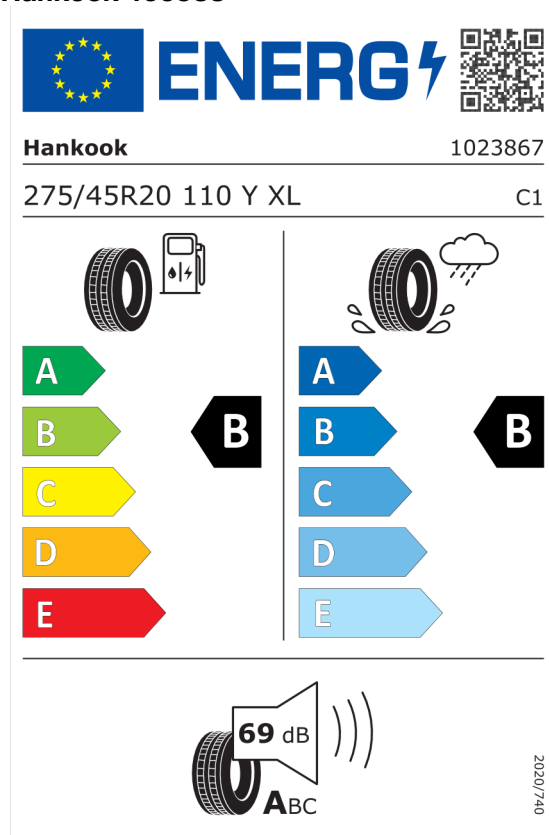

Číslo kalkulácie.
Dátum
Platnosť do

Ponuka
57170
08.11.2023
21.11.2023

EU Energetický štítok pre kolesá

Pirelli 581098

<https://eprel.ec.europa.eu/qr/581098>

Hankook 466533

<https://eprel.ec.europa.eu/qr/466533>

Ponuka
Číslo kalkulácie. 57170
Dátum 08.11.2023
Platnosť do 21.11.2023

Bridgestone 383260

The image shows the ENERGY label for the Bridgestone 383260 tire. At the top left is the European Union flag, followed by the word "ENERGY" in blue with a lightning bolt icon. To the right is a QR code. Below this, the brand name "BRIDGESTONE" is on the left and the number "13668" is on the right. The tire specifications "275/45 R20 110 Y XL" are on the left and "C1" is on the right. The label is divided into two columns. The left column shows a fuel pump icon and a vertical scale of five colored arrows (A: green, B: light green, C: yellow, D: orange, E: red) with a black arrow pointing to "B". The right column shows a tire on a wet surface with rain and a black arrow pointing to "B". At the bottom, a speaker icon shows "71 dB" and "ABC" below it. A vertical number "2020/740" is on the right side.

<https://eprel.ec.europa.eu/qr/383260>

Pirelli 581089

The image shows the ENERGY label for the Pirelli 581089 tire. At the top left is the European Union flag, followed by the word "ENERGY" in blue with a lightning bolt icon. To the right is a QR code. Below this, the brand name "PIRELLI" is on the left and the number "27515" is on the right. The tire specifications "305/40R20 112 Y XL" are on the left and "C1" is on the right. The label is divided into two columns. The left column shows a fuel pump icon and a vertical scale of five colored arrows (A: green, B: light green, C: yellow, D: orange, E: red) with a black arrow pointing to "B". The right column shows a tire on a wet surface with rain and a black arrow pointing to "B". At the bottom, a speaker icon shows "69 dB" and "ABC" below it. A vertical number "2020/740" is on the right side.