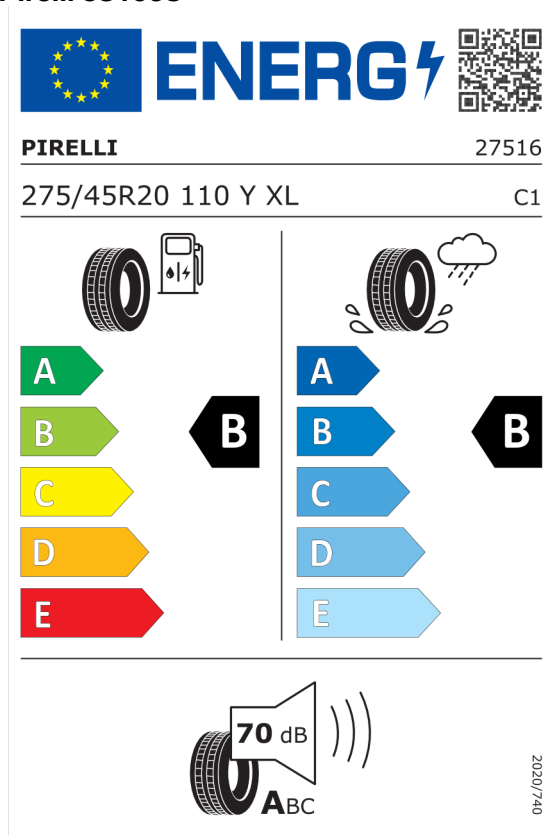

Číslo kalkulácie.
Dátum
Platnosť do

Ponuka
57170
08.11.2023
21.11.2023

EU Energetický štítok pre kolesá

Pirelli 581098

<https://eprel.ec.europa.eu/qr/581098>

Hankook 466533

<https://eprel.ec.europa.eu/qr/466533>

Ponuka
Číslo kalkulácie. 57170
Dátum 08.11.2023
Platnosť do 21.11.2023

Bridgestone 383260

The image shows the ENERGY label for the Bridgestone 383260 tire. At the top left is the European Union flag, followed by the word "ENERGY" in blue with a lightning bolt icon. To the right is a QR code. Below this, the brand name "BRIDGESTONE" is on the left and the number "13668" is on the right. The tire specifications "275/45 R20 110 Y XL" are on the left and "C1" is on the right. The label is divided into two columns. The left column shows a fuel pump icon and a vertical scale of five colored arrows (A: green, B: light green, C: yellow, D: orange, E: red) with a black arrow pointing to "B". The right column shows a tire on a wet surface with rain and a black arrow pointing to "B". At the bottom, a speaker icon shows "71 dB" and "ABC" below it. A vertical number "2020/740" is on the right side.

<https://eprel.ec.europa.eu/qr/383260>

Pirelli 581089

The image shows the ENERGY label for the Pirelli 581089 tire. At the top left is the European Union flag, followed by the word "ENERGY" in blue with a lightning bolt icon. To the right is a QR code. Below this, the brand name "PIRELLI" is on the left and the number "27515" is on the right. The tire specifications "305/40R20 112 Y XL" are on the left and "C1" is on the right. The label is divided into two columns. The left column shows a fuel pump icon and a vertical scale of five colored arrows (A: green, B: light green, C: yellow, D: orange, E: red) with a black arrow pointing to "B". The right column shows a tire on a wet surface with rain and a black arrow pointing to "B". At the bottom, a speaker icon shows "69 dB" and "ABC" below it. A vertical number "2020/740" is on the right side.