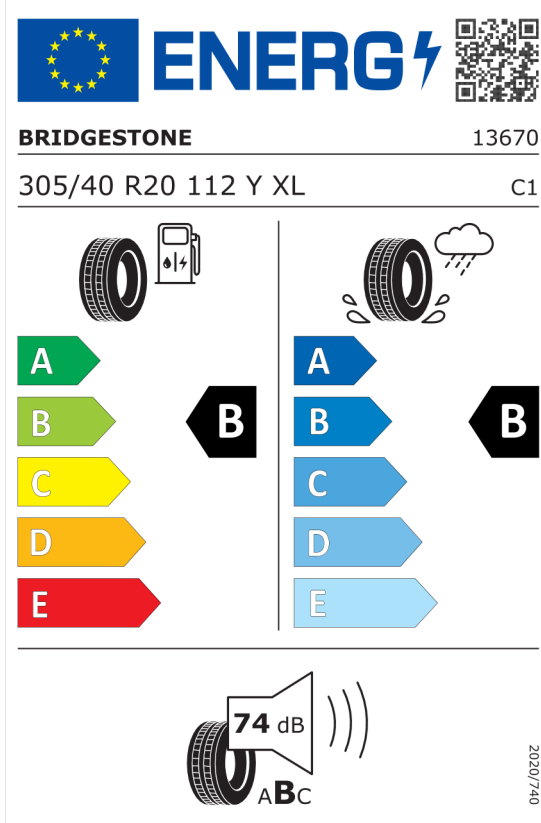

Číslo kalkulácie.
Dátum
Platnosť do

Ponuka
57170
08.11.2023
21.11.2023

Bridgestone 383337

<https://eprel.ec.europa.eu/qr/383337>