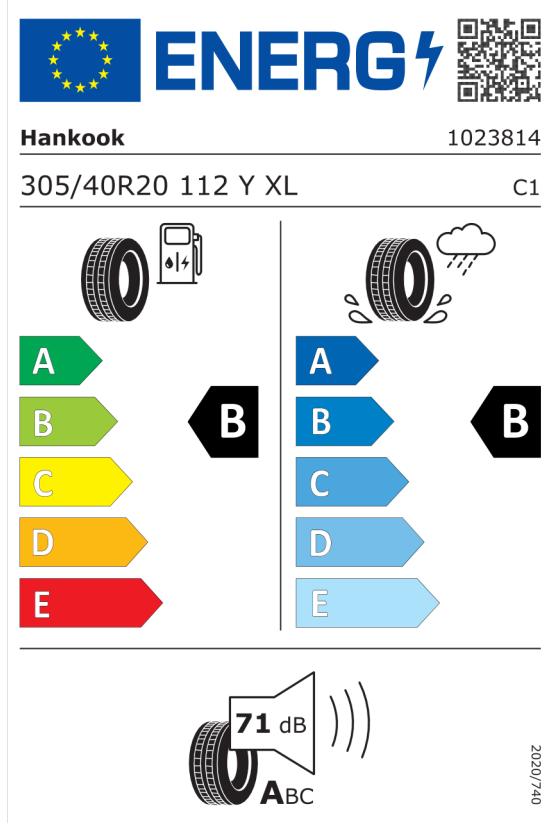

Ponuka
Číslo kalkulácie. 57170
Dátum 08.11.2023
Platnosť do 21.11.2023

Bridgestone 383260

The image shows the ENERGY label for the Bridgestone 383260 tire. At the top left is the European Union flag, followed by the word "ENERGY" in blue with a lightning bolt icon. To the right is a QR code. Below this, the brand name "BRIDGESTONE" is on the left and the number "13668" is on the right. The tire specifications "275/45 R20 110 Y XL" are on the left and "C1" is on the right. The label is divided into two columns. The left column shows a fuel pump icon and a vertical scale of five colored arrows (A: green, B: light green, C: yellow, D: orange, E: red) with a black arrow pointing to "B". The right column shows a tire on a wet surface with rain and a black arrow pointing to "B". At the bottom, a speaker icon shows "71 dB" and "ABC" below it. A vertical number "2020/740" is on the right side.

<https://eprel.ec.europa.eu/qr/383260>

Pirelli 581089

The image shows the ENERGY label for the Pirelli 581089 tire. At the top left is the European Union flag, followed by the word "ENERGY" in blue with a lightning bolt icon. To the right is a QR code. Below this, the brand name "PIRELLI" is on the left and the number "27515" is on the right. The tire specifications "305/40R20 112 Y XL" are on the left and "C1" is on the right. The label is divided into two columns. The left column shows a fuel pump icon and a vertical scale of five colored arrows (A: green, B: light green, C: yellow, D: orange, E: red) with a black arrow pointing to "B". The right column shows a tire on a wet surface with rain and a black arrow pointing to "B". At the bottom, a speaker icon shows "69 dB" and "ABC" below it. A vertical number "2020/740" is on the right side.

<https://eprel.ec.europa.eu/qr/581089>

Číslo kalkulácie.
Dátum
Platnosť do

Ponuka
57170
08.11.2023
21.11.2023

Bridgestone 383337

<https://eprel.ec.europa.eu/qr/383337>

Hankook 466536

<https://eprel.ec.europa.eu/qr/466536>