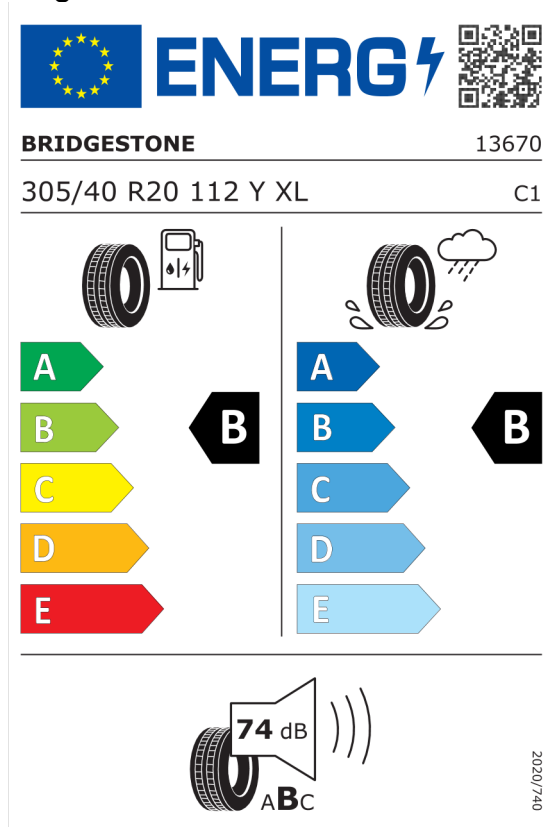

Číslo kalkulácie.
Dátum
Platnosť do

Ponuka
57175
08.11.2023
21.11.2023

Bridgestone 383337

<https://eprel.ec.europa.eu/qr/383337>