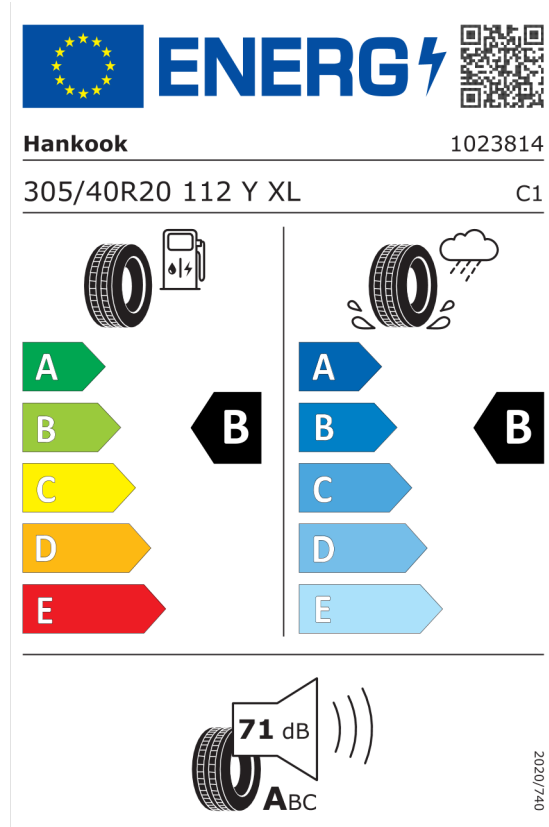

Hankook 466536

<https://eprel.ec.europa.eu/qr/466536>