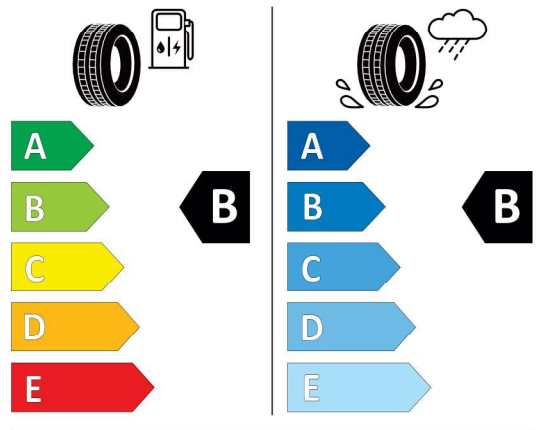

Pirelli 1004294

PIRELLI 41705
275/40R22 107 Y XL C1

2020/740

<https://eprel.ec.europa.eu/qr/1004294>